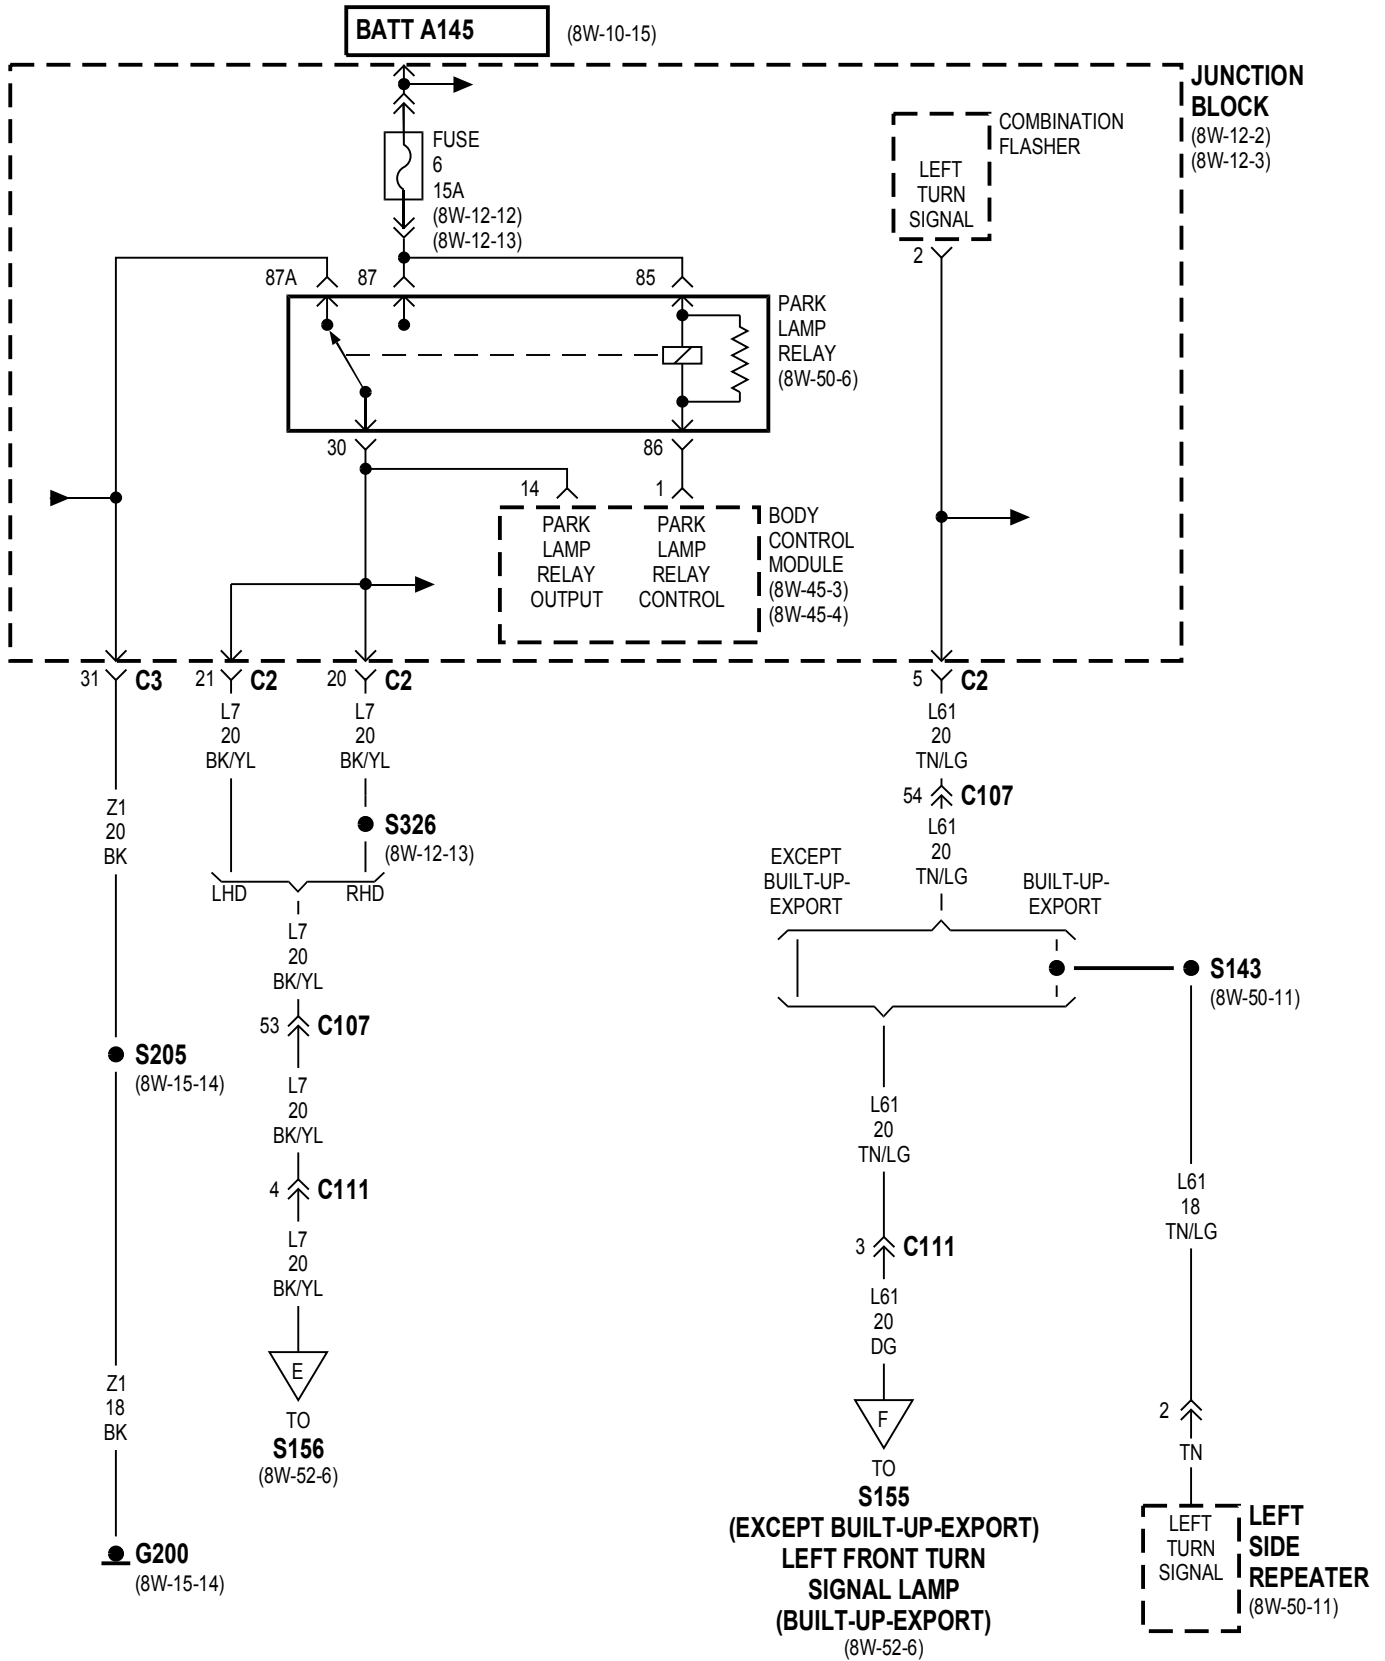

8W-51 REAR LIGHTING

Component	Page	Component	Page
Automatic Day/Night Mirror	8W-51-6, 7	Left Rear Fog Lamp	8W-51-8
Back-Up Lamp	8W-51-6, 7	Left Rear Lamp Assembly	8W-51-2, 3, 5, 6, 7, 8
Body Control Module	8W-51-2, 3, 8	License Lamp No. 1	8W-51-4
Brake Lamp Switch	8W-51-5	License Lamp No. 2	8W-51-4
Center High Mounted Stop Lamp	8W-51-5	Park Lamp Relay	8W-51-2, 3
Controller Anti-Lock Brake	8W-51-5	Park/Neutral Position Switch	8W-51-6, 7
Fuse 6 (JB)	8W-51-2, 3	Rear Fog Lamp Relay	8W-51-8
Fuse 23 (JB)	8W-51-5	Right Rear Fog Lamp	8W-51-8
Fuse 27 (JB)	8W-51-8	Right Rear Lamp Assembly	8W-51-2, 3, 5, 6, 7, 8
G200	8W-51-2, 3	Tail/Stop Lamp	8W-51-2, 3, 5
G300	8W-51-2, 3, 5, 6, 7, 8	Trailer Tow Brake Lamp Relay	8W-51-5
G301	8W-51-2, 3, 4, 5, 6, 7, 8	Trailer Tow Connector	8W-51-6, 7, 8
Junction Block	8W-51-2, 3, 5, 8	Transmission Solenoid/TRS Assembly	8W-51-6, 7

LHD

RHD

8W-52 TURN SIGNALS

Component	Page	Component	Page
Body Control Module	8W-52-3, 5	Left Multi- Function Switch	8W-52-2
Combination Flasher	8W-52-2, 3, 5, 7, 8	Left Rear Lamp Assembly	8W-52-7, 8
Fuse 4 (JB)	8W-52-2	Left Side Repeater	8W-52-5
Fuse 6 (JB)	8W-52-3, 5	Park Lamp Relay	8W-52-3, 5
Fuse 20 (JB)	8W-52-2	Right Front Side Marker Lamp	8W-52-4
G106	8W-52-6	Right Front Park Lamp	8W-52-4
G108	8W-52-4	Right Front Park/Turn Signal Lamp	8W-52-4
G200	8W-52-2, 3, 5	Right Front Turn Signal Lamp	8W-52-4
G300	8W-52-7, 8	Right Rear Lamp Assembly	8W-52-3, 7, 8
G301	8W-52-7, 8	Right Side Repeater	8W-52-3
Junction Block	8W-52-2, 3, 5, 7, 8	Trailer Tow Left Turn Relay	8W-52-7, 8
Left Front Side Marker Lamp	8W-52-6	Trailer Tow Right Turn Relay	8W-52-7, 8
Left Front Park Lamp	8W-52-6	Turn Signal Lamp	8W-52-7, 8
Left Front Park/Turn Signal Lamp	8W-52-6	United Kingdom Security System Module	8W-52-2