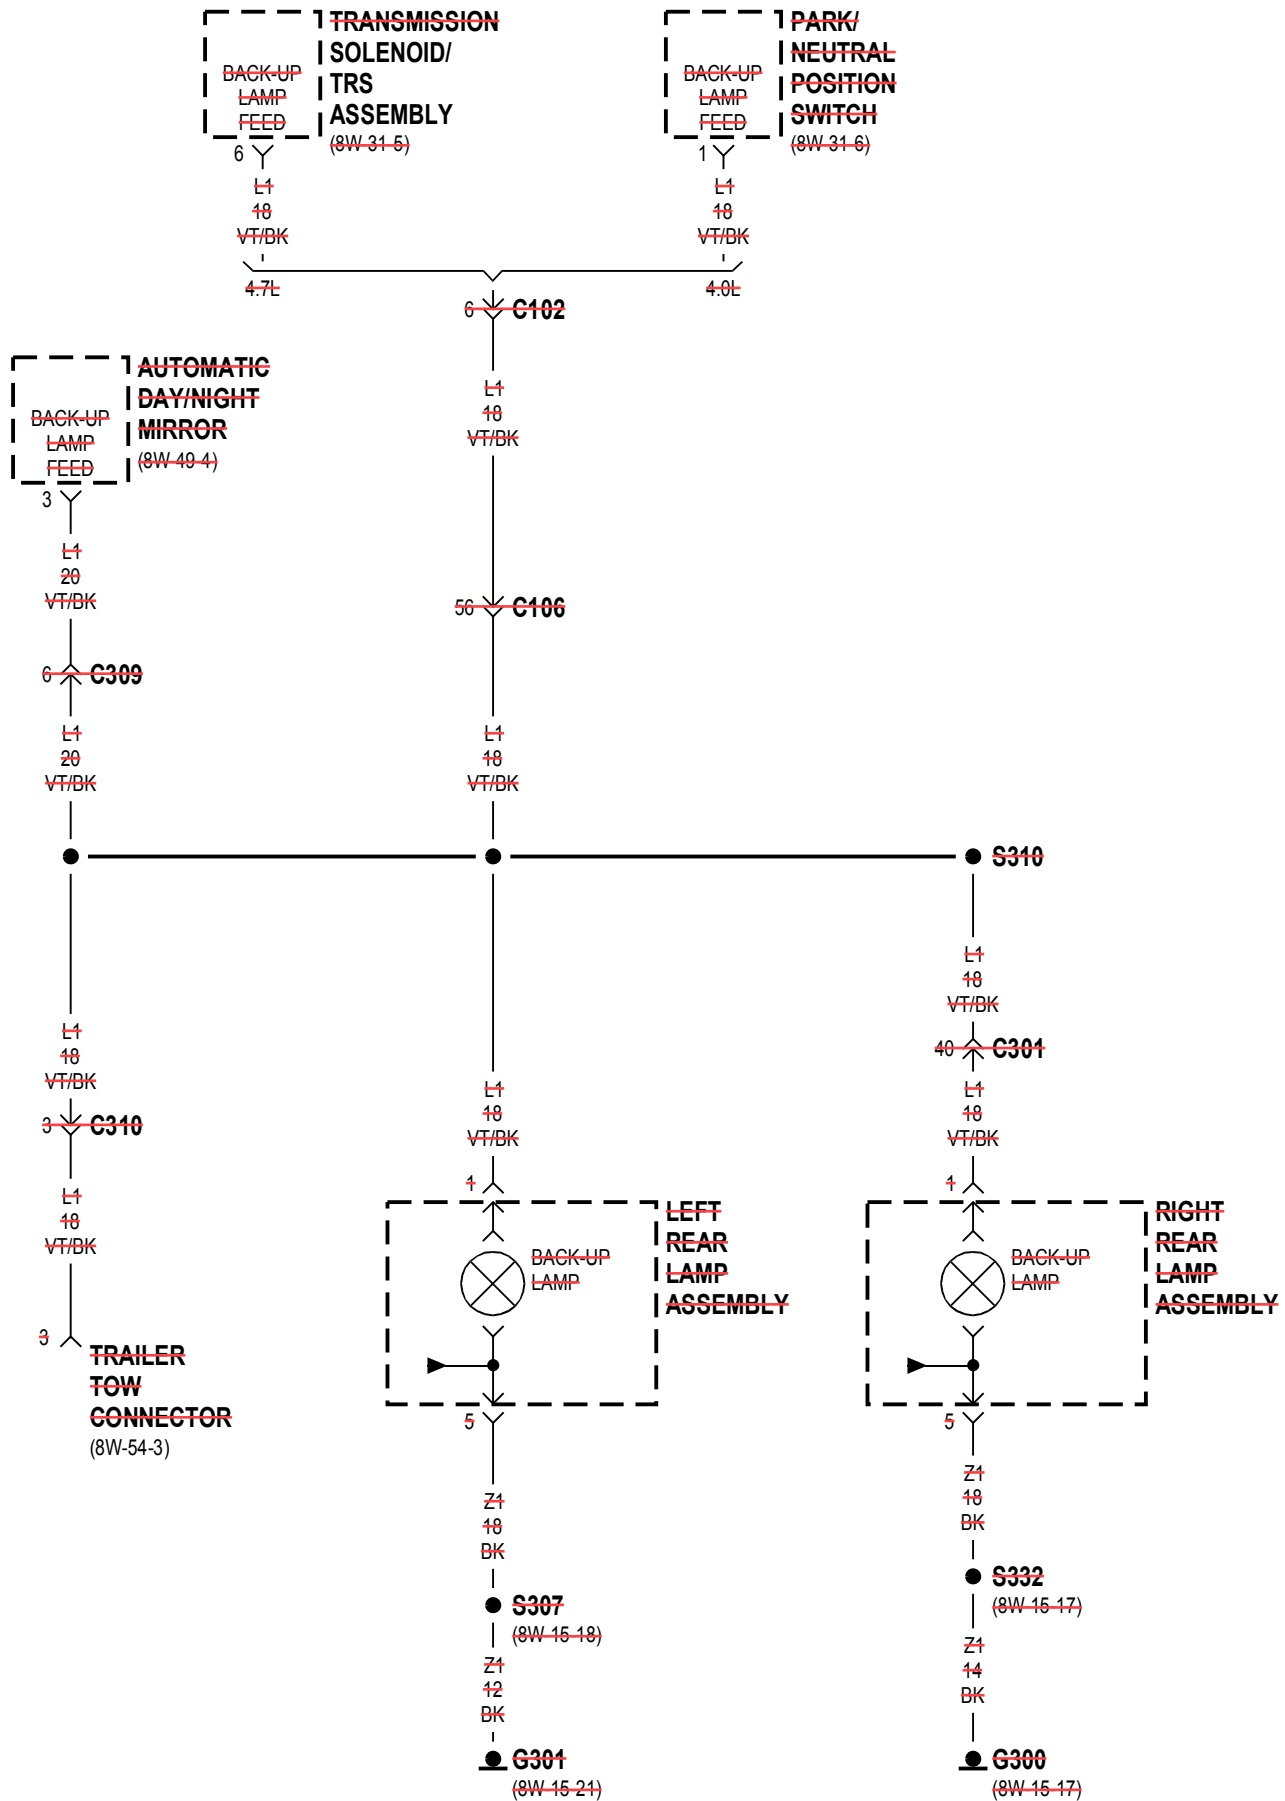

8W-51 REAR LIGHTING

Component	Page	Component	Page
Automatic Day/Night Mirror	8W-51-6, 7	Left Rear Fog Lamp	8W-51-8
Back-Up Lamp	8W-51-6, 7	Left Rear Lamp Assembly	8W-51-2, 3, 5, 6, 7, 8
Body Control Module	8W-51-2, 3, 8	License Lamp No. 1	8W-51-4
Brake Lamp Switch	8W-51-5	License Lamp No. 2	8W-51-4
Center High Mounted Stop Lamp	8W-51-5	Park Lamp Relay	8W-51-2, 3
Controller Anti-Lock Brake	8W-51-5	Park/Neutral Position Switch	8W-51-6, 7
Fuse 6 (JB)	8W-51-2, 3	Rear Fog Lamp Relay	8W-51-8
Fuse 23 (JB)	8W-51-5	Right Rear Fog Lamp	8W-51-8
Fuse 27 (JB)	8W-51-8	Right Rear Lamp Assembly	8W-51-2, 3, 5, 6, 7, 8
G200	8W-51-2, 3	Tail/Stop Lamp	8W-51-2, 3, 5
G300	8W-51-2, 3, 5, 6, 7, 8	Trailer Tow Brake Lamp Relay	8W-51-5
G301	8W-51-2, 3, 4, 5, 6, 7, 8	Trailer Tow Connector	8W-51-6, 7, 8
Junction Block	8W-51-2, 3, 5, 8	Transmission Solenoid/TRS Assembly	8W-51-6, 7

LHD

RHD

8W-52 TURN SIGNALS

Component	Page	Component	Page
Body Control Module	8W-52-3, 5	Left Multi- Function Switch	8W-52-2
Combination Flasher	8W-52-2, 3, 5, 7, 8	Left Rear Lamp Assembly	8W-52-7, 8
Fuse 4 (JB)	8W-52-2	Left Side Repeater	8W-52-5
Fuse 6 (JB)	8W-52-3, 5	Park Lamp Relay	8W-52-3, 5
Fuse 20 (JB)	8W-52-2	Right Front Side Marker Lamp	8W-52-4
G106	8W-52-6	Right Front Park Lamp	8W-52-4
G108	8W-52-4	Right Front Park/Turn Signal Lamp	8W-52-4
G200	8W-52-2, 3, 5	Right Front Turn Signal Lamp	8W-52-4
G300	8W-52-7, 8	Right Rear Lamp Assembly	8W-52-3, 7, 8
G301	8W-52-7, 8	Right Side Repeater	8W-52-3
Junction Block	8W-52-2, 3, 5, 7, 8	Trailer Tow Left Turn Relay	8W-52-7, 8
Left Front Side Marker Lamp	8W-52-6	Trailer Tow Right Turn Relay	8W-52-7, 8
Left Front Park Lamp	8W-52-6	Turn Signal Lamp	8W-52-7, 8
Left Front Park/Turn Signal Lamp	8W-52-6	United Kingdom Security System Module	8W-52-2