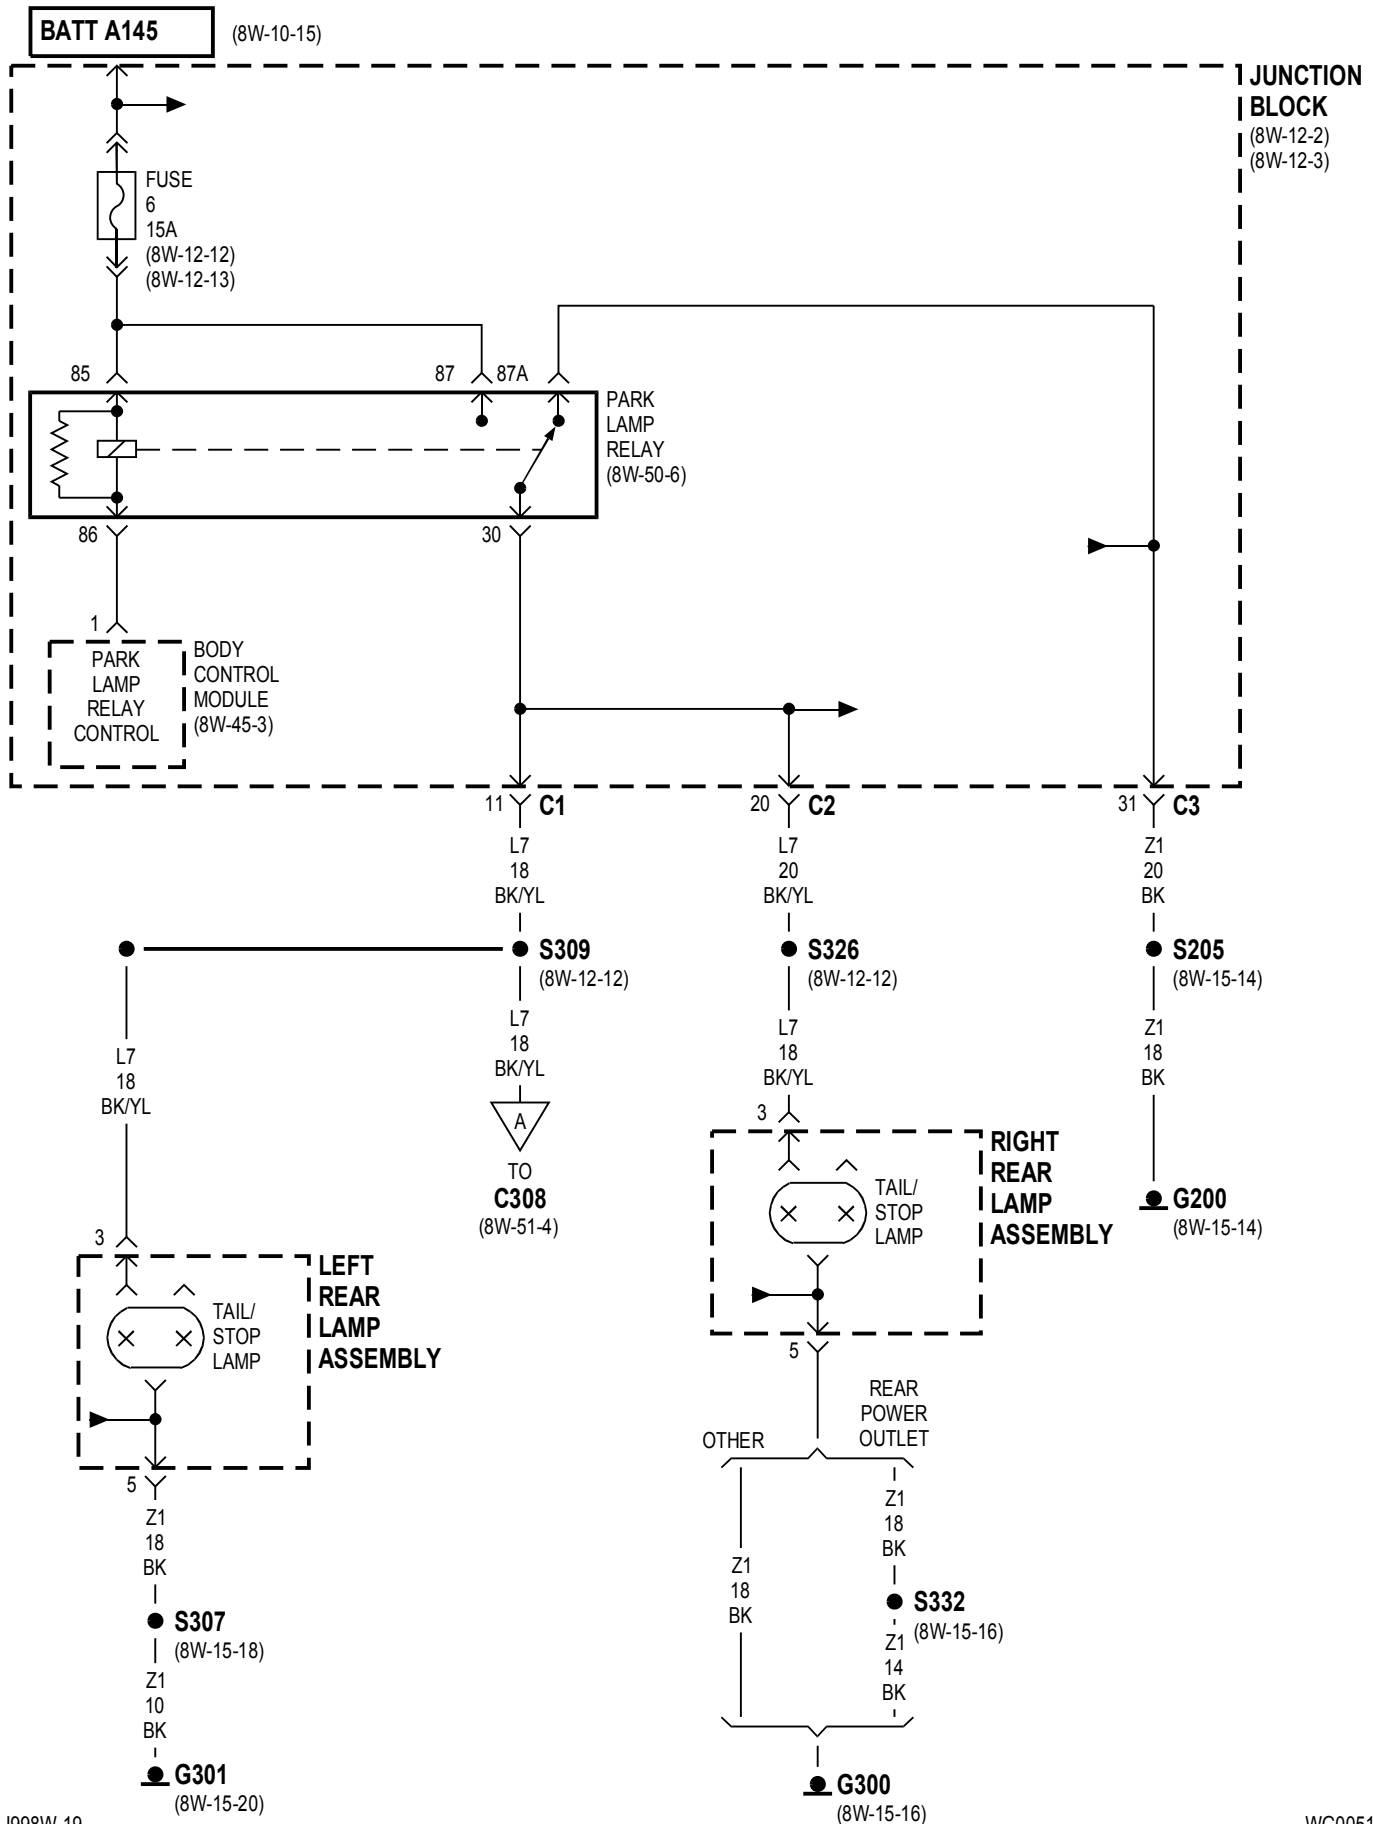

8W-51 REAR LIGHTING

Component	Page	Component	Page
Automatic Day/Night Mirror	8W-51-6, 7	Left Rear Fog Lamp	8W-51-8
Back-Up Lamp	8W-51-6, 7	Left Rear Lamp Assembly	8W-51-2, 3, 5, 6, 7, 8
Body Control Module	8W-51-2, 3, 8	License Lamp No. 1	8W-51-4
Brake Lamp Switch	8W-51-5	License Lamp No. 2	8W-51-4
Center High Mounted Stop Lamp	8W-51-5	Park Lamp Relay	8W-51-2, 3
Controller Anti-Lock Brake	8W-51-5	Park/Neutral Position Switch	8W-51-6, 7
Fuse 6 (JB)	8W-51-2, 3	Rear Fog Lamp Relay	8W-51-8
Fuse 23 (JB)	8W-51-5	Right Rear Fog Lamp	8W-51-8
Fuse 27 (JB)	8W-51-8	Right Rear Lamp Assembly	8W-51-2, 3, 5, 6, 7, 8
G200	8W-51-2, 3	Tail/Stop Lamp	8W-51-2, 3, 5
G300	8W-51-2, 3, 5, 6, 7, 8	Trailer Tow Brake Lamp Relay	8W-51-5
G301	8W-51-2, 3, 4, 5, 6, 7, 8	Trailer Tow Connector	8W-51-6, 7, 8
Junction Block	8W-51-2, 3, 5, 8	Transmission Solenoid/TRS Assembly	8W-51-6, 7

LHD

RHD

8W-52 TURN SIGNALS

Component	Page	Component	Page
Body Control Module	8W-52-3, 5	Left Multi- Function Switch	8W-52-2
Combination Flasher	8W-52-2, 3, 5, 7, 8	Left Rear Lamp Assembly	8W-52-7, 8
Fuse 4 (JB)	8W-52-2	Left Side Repeater	8W-52-5
Fuse 6 (JB)	8W-52-3, 5	Park Lamp Relay	8W-52-3, 5
Fuse 20 (JB)	8W-52-2	Right Front Side Marker Lamp	8W-52-4
G106	8W-52-6	Right Front Park Lamp	8W-52-4
G108	8W-52-4	Right Front Park/Turn Signal Lamp	8W-52-4
G200	8W-52-2, 3, 5	Right Front Turn Signal Lamp	8W-52-4
G300	8W-52-7, 8	Right Rear Lamp Assembly	8W-52-3, 7, 8
G301	8W-52-7, 8	Right Side Repeater	8W-52-3
Junction Block	8W-52-2, 3, 5, 7, 8	Trailer Tow Left Turn Relay	8W-52-7, 8
Left Front Side Marker Lamp	8W-52-6	Trailer Tow Right Turn Relay	8W-52-7, 8
Left Front Park Lamp	8W-52-6	Turn Signal Lamp	8W-52-7, 8
Left Front Park/Turn Signal Lamp	8W-52-6	United Kingdom Security System Module	8W-52-2