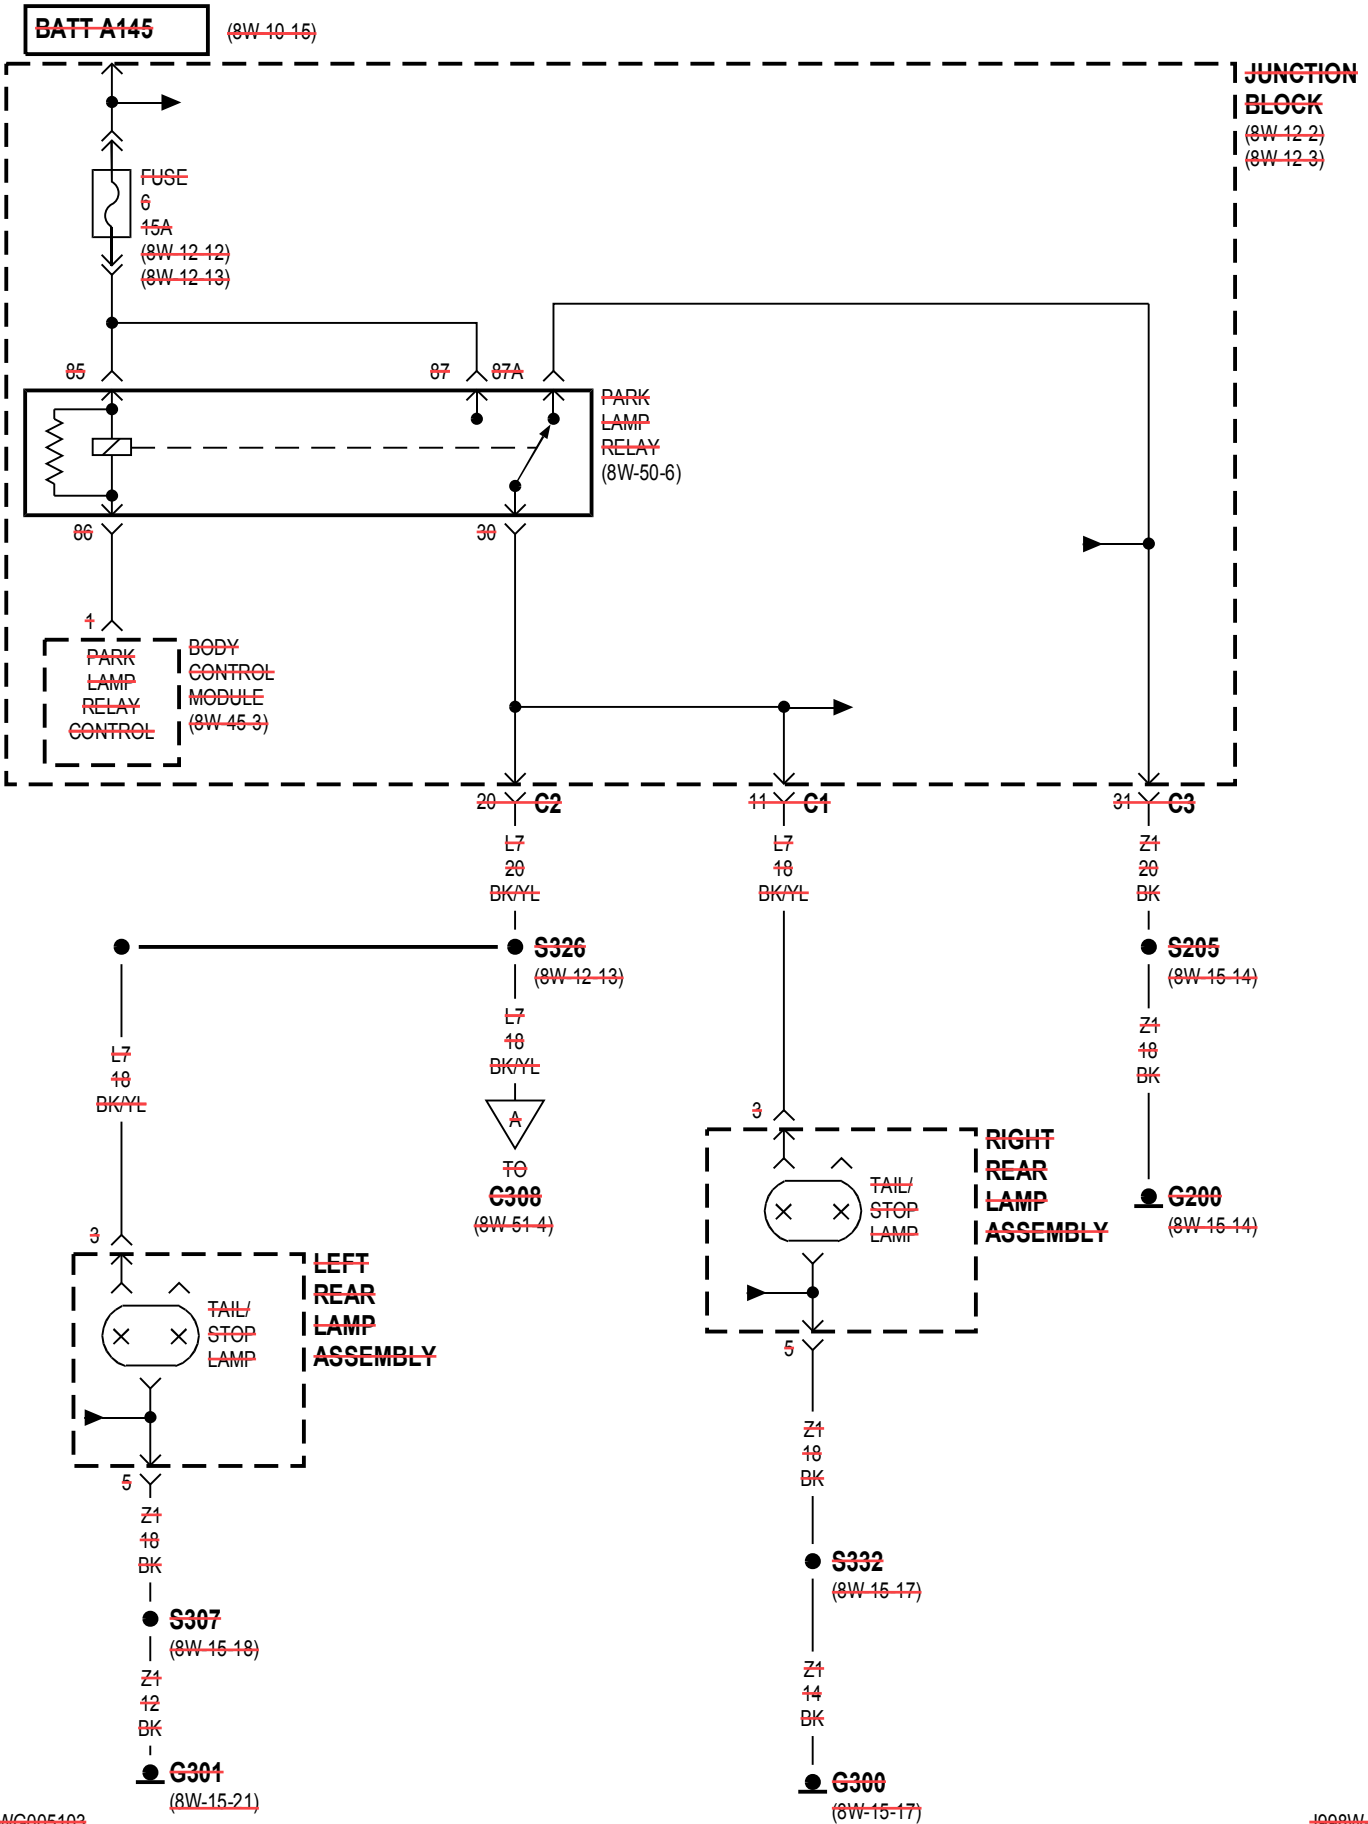

8W-51 REAR LIGHTING

Component	Page	Component	Page
Automatic Day/Night Mirror	8W-51-6, 7	Left Rear Fog Lamp	8W-51-8
Back-Up Lamp	8W-51-6, 7	Left Rear Lamp Assembly	8W-51-2, 3, 5, 6, 7, 8
Body Control Module	8W-51-2, 3, 8	License Lamp No. 1	8W-51-4
Brake Lamp Switch	8W-51-5	License Lamp No. 2	8W-51-4
Center High Mounted Stop Lamp	8W-51-5	Park Lamp Relay	8W-51-2, 3
Controller Anti-Lock Brake	8W-51-5	Park/Neutral Position Switch	8W-51-6, 7
Fuse 6 (JB)	8W-51-2, 3	Rear Fog Lamp Relay	8W-51-8
Fuse 23 (JB)	8W-51-5	Right Rear Fog Lamp	8W-51-8
Fuse 27 (JB)	8W-51-8	Right Rear Lamp Assembly	8W-51-2, 3, 5, 6, 7, 8
G200	8W-51-2, 3	Tail/Stop Lamp	8W-51-2, 3, 5
G300	8W-51-2, 3, 5, 6, 7, 8	Trailer Tow Brake Lamp Relay	8W-51-5
G301	8W-51-2, 3, 4, 5, 6, 7, 8	Trailer Tow Connector	8W-51-6, 7, 8
Junction Block	8W-51-2, 3, 5, 8	Transmission Solenoid/TRS Assembly	8W-51-6, 7

LHD

RHD

8W-52 TURN SIGNALS

Component	Page	Component	Page
Body Control Module	8W-52-3, 5	Left Multi- Function Switch	8W-52-2
Combination Flasher	8W-52-2, 3, 5, 7, 8	Left Rear Lamp Assembly	8W-52-7, 8
Fuse 4 (JB)	8W-52-2	Left Side Repeater	8W-52-5
Fuse 6 (JB)	8W-52-3, 5	Park Lamp Relay	8W-52-3, 5
Fuse 20 (JB)	8W-52-2	Right Front Side Marker Lamp	8W-52-4
G106	8W-52-6	Right Front Park Lamp	8W-52-4
G108	8W-52-4	Right Front Park/Turn Signal Lamp	8W-52-4
G200	8W-52-2, 3, 5	Right Front Turn Signal Lamp	8W-52-4
G300	8W-52-7, 8	Right Rear Lamp Assembly	8W-52-3, 7, 8
G301	8W-52-7, 8	Right Side Repeater	8W-52-3
Junction Block	8W-52-2, 3, 5, 7, 8	Trailer Tow Left Turn Relay	8W-52-7, 8
Left Front Side Marker Lamp	8W-52-6	Trailer Tow Right Turn Relay	8W-52-7, 8
Left Front Park Lamp	8W-52-6	Turn Signal Lamp	8W-52-7, 8
Left Front Park/Turn Signal Lamp	8W-52-6	United Kingdom Security System Module	8W-52-2