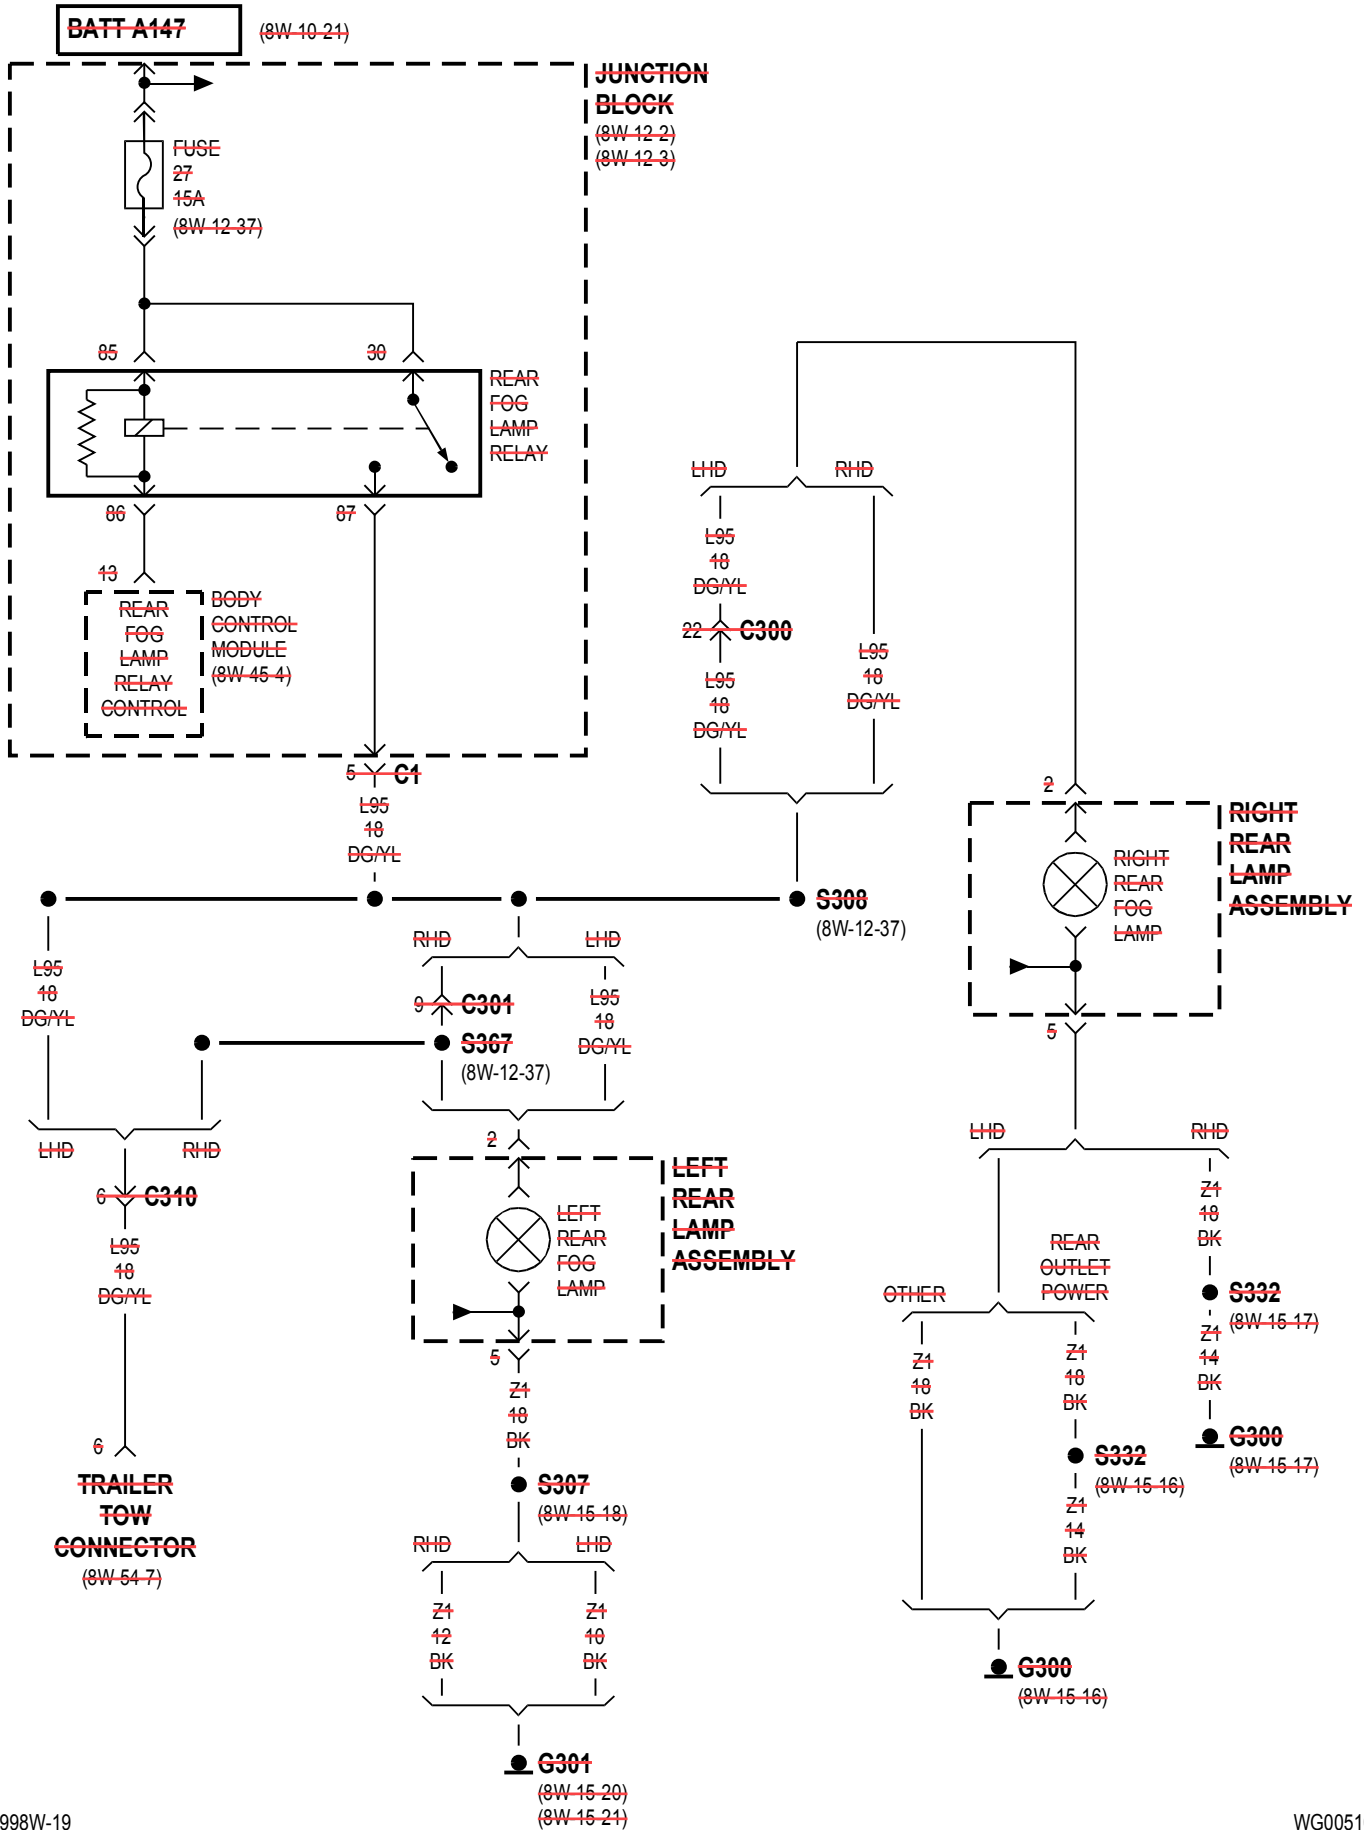

8W-51 REAR LIGHTING

Component	Page	Component	Page
Automatic Day/Night Mirror	8W-51-6, 7	Left Rear Fog Lamp	8W-51-8
Back-Up Lamp	8W-51-6, 7	Left Rear Lamp Assembly	8W-51-2, 3, 5, 6, 7, 8
Body Control Module	8W-51-2, 3, 8	License Lamp No. 1	8W-51-4
Brake Lamp Switch	8W-51-5	License Lamp No. 2	8W-51-4
Center High Mounted Stop Lamp	8W-51-5	Park Lamp Relay	8W-51-2, 3
Controller Anti-Lock Brake	8W-51-5	Park/Neutral Position Switch	8W-51-6, 7
Fuse 6 (JB)	8W-51-2, 3	Rear Fog Lamp Relay	8W-51-8
Fuse 23 (JB)	8W-51-5	Right Rear Fog Lamp	8W-51-8
Fuse 27 (JB)	8W-51-8	Right Rear Lamp Assembly	8W-51-2, 3, 5, 6, 7, 8
G200	8W-51-2, 3	Tail/Stop Lamp	8W-51-2, 3, 5
G300	8W-51-2, 3, 5, 6, 7, 8	Trailer Tow Brake Lamp Relay	8W-51-5
G301	8W-51-2, 3, 4, 5, 6, 7, 8	Trailer Tow Connector	8W-51-6, 7, 8
Junction Block	8W-51-2, 3, 5, 8	Transmission Solenoid/TRS Assembly	8W-51-6, 7

LHD

RHD

8W-52 TURN SIGNALS

Component	Page	Component	Page
Body Control Module	8W-52-3, 5	Left Multi- Function Switch	8W-52-2
Combination Flasher	8W-52-2, 3, 5, 7, 8	Left Rear Lamp Assembly	8W-52-7, 8
Fuse 4 (JB)	8W-52-2	Left Side Repeater	8W-52-5
Fuse 6 (JB)	8W-52-3, 5	Park Lamp Relay	8W-52-3, 5
Fuse 20 (JB)	8W-52-2	Right Front Side Marker Lamp	8W-52-4
G106	8W-52-6	Right Front Park Lamp	8W-52-4
G108	8W-52-4	Right Front Park/Turn Signal Lamp	8W-52-4
G200	8W-52-2, 3, 5	Right Front Turn Signal Lamp	8W-52-4
G300	8W-52-7, 8	Right Rear Lamp Assembly	8W-52-3, 7, 8
G301	8W-52-7, 8	Right Side Repeater	8W-52-3
Junction Block	8W-52-2, 3, 5, 7, 8	Trailer Tow Left Turn Relay	8W-52-7, 8
Left Front Side Marker Lamp	8W-52-6	Trailer Tow Right Turn Relay	8W-52-7, 8
Left Front Park Lamp	8W-52-6	Turn Signal Lamp	8W-52-7, 8
Left Front Park/Turn Signal Lamp	8W-52-6	United Kingdom Security System Module	8W-52-2