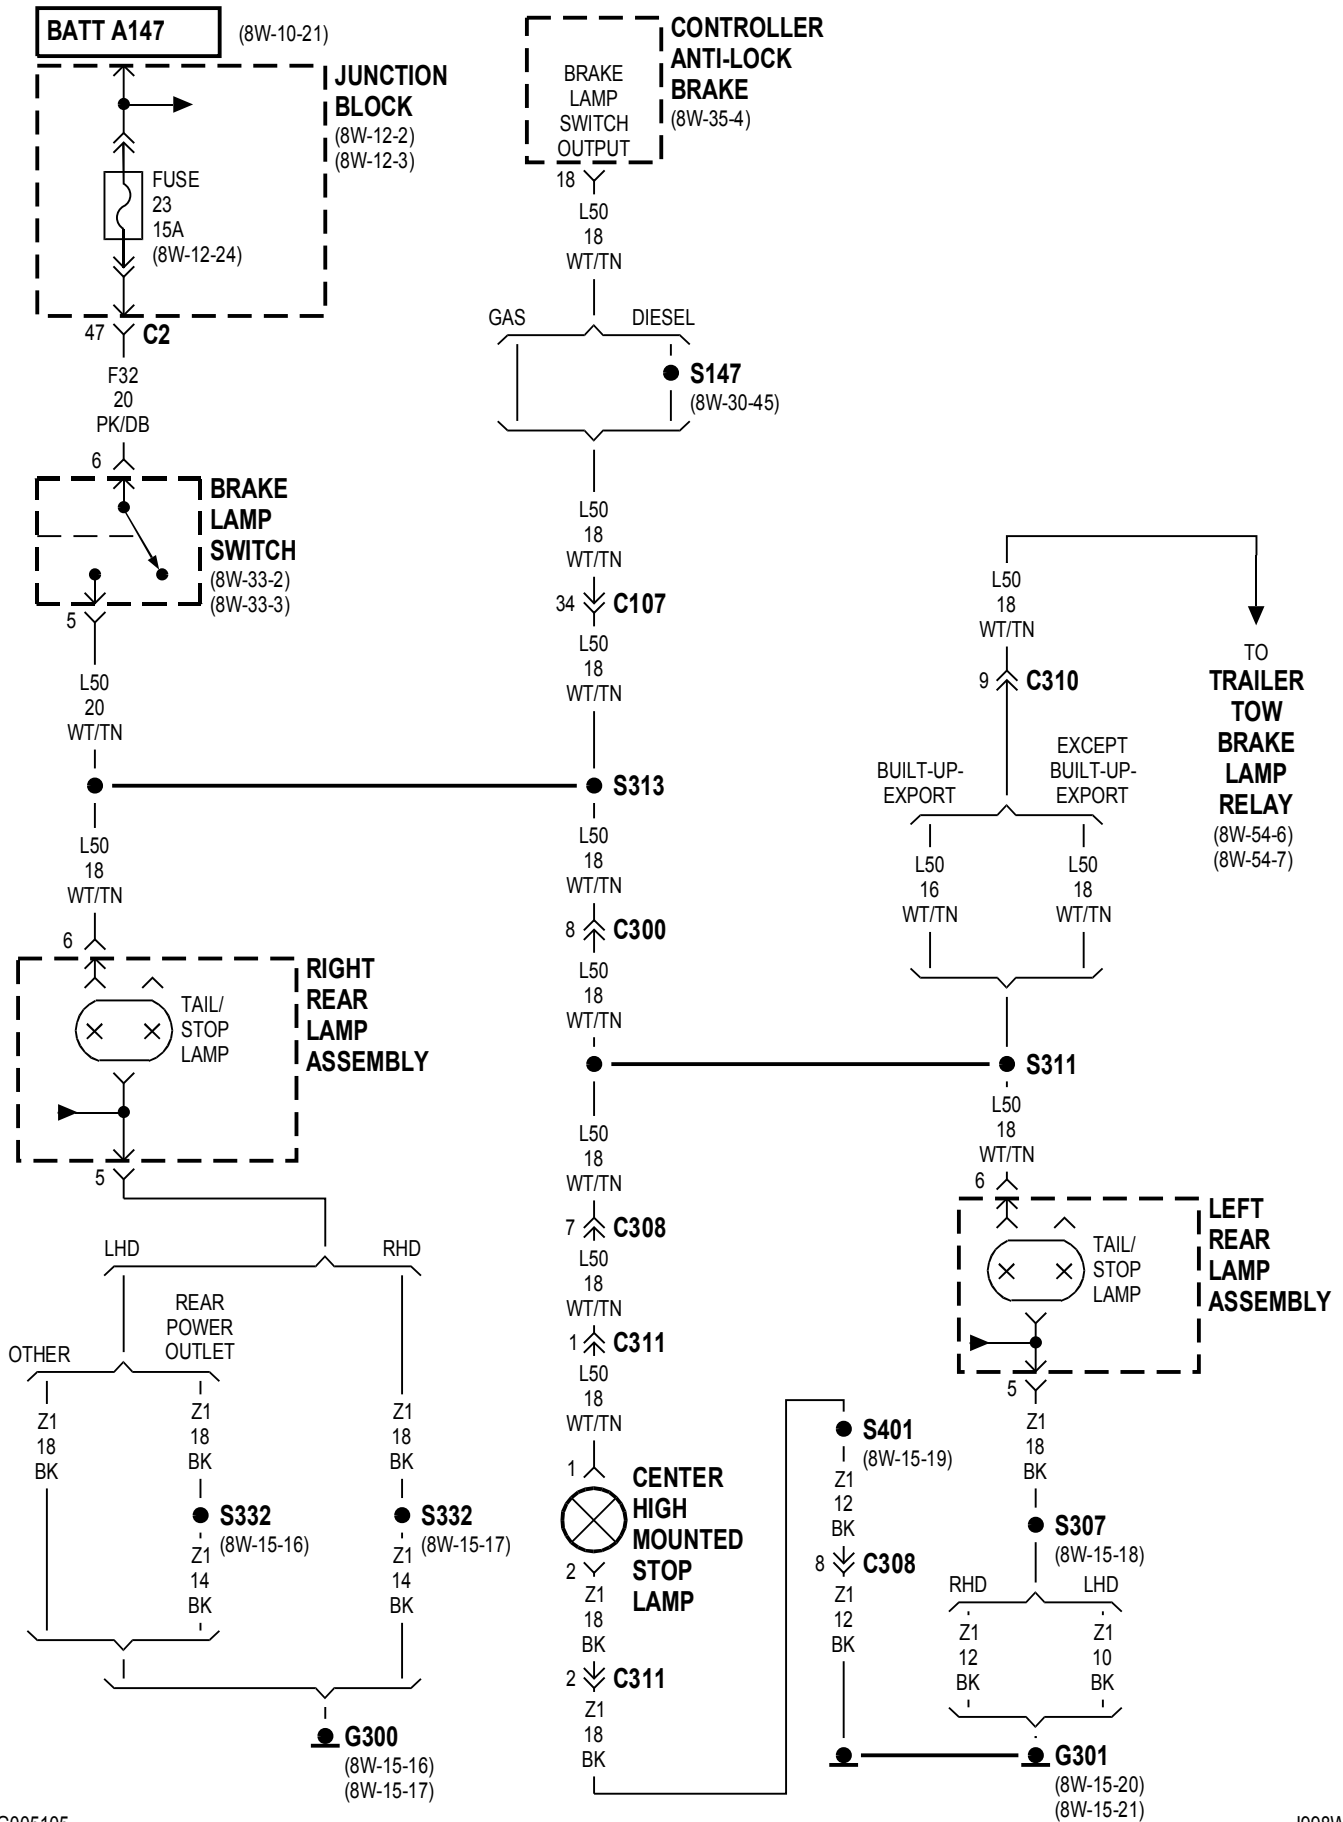

8W-51 REAR LIGHTING

Component	Page	Component	Page
Automatic Day/Night Mirror	8W-51-6, 7	Left Rear Fog Lamp	8W-51-8
Back-Up Lamp	8W-51-6, 7	Left Rear Lamp Assembly	8W-51-2, 3, 5, 6, 7, 8
Body Control Module	8W-51-2, 3, 8	License Lamp No. 1	8W-51-4
Brake Lamp Switch	8W-51-5	License Lamp No. 2	8W-51-4
Center High Mounted Stop Lamp	8W-51-5	Park Lamp Relay	8W-51-2, 3
Controller Anti-Lock Brake	8W-51-5	Park/Neutral Position Switch	8W-51-6, 7
Fuse 6 (JB)	8W-51-2, 3	Rear Fog Lamp Relay	8W-51-8
Fuse 23 (JB)	8W-51-5	Right Rear Fog Lamp	8W-51-8
Fuse 27 (JB)	8W-51-8	Right Rear Lamp Assembly	8W-51-2, 3, 5, 6, 7, 8
G200	8W-51-2, 3	Tail/Stop Lamp	8W-51-2, 3, 5
G300	8W-51-2, 3, 5, 6, 7, 8	Trailer Tow Brake Lamp Relay	8W-51-5
G301	8W-51-2, 3, 4, 5, 6, 7, 8	Trailer Tow Connector	8W-51-6, 7, 8
Junction Block	8W-51-2, 3, 5, 8	Transmission Solenoid/TRS Assembly	8W-51-6, 7

LHD

RHD

8W-52 TURN SIGNALS

Component	Page	Component	Page
Body Control Module	8W-52-3, 5	Left Multi- Function Switch	8W-52-2
Combination Flasher	8W-52-2, 3, 5, 7, 8	Left Rear Lamp Assembly	8W-52-7, 8
Fuse 4 (JB)	8W-52-2	Left Side Repeater	8W-52-5
Fuse 6 (JB)	8W-52-3, 5	Park Lamp Relay	8W-52-3, 5
Fuse 20 (JB)	8W-52-2	Right Front Side Marker Lamp	8W-52-4
G106	8W-52-6	Right Front Park Lamp	8W-52-4
G108	8W-52-4	Right Front Park/Turn Signal Lamp	8W-52-4
G200	8W-52-2, 3, 5	Right Front Turn Signal Lamp	8W-52-4
G300	8W-52-7, 8	Right Rear Lamp Assembly	8W-52-3, 7, 8
G301	8W-52-7, 8	Right Side Repeater	8W-52-3
Junction Block	8W-52-2, 3, 5, 7, 8	Trailer Tow Left Turn Relay	8W-52-7, 8
Left Front Side Marker Lamp	8W-52-6	Trailer Tow Right Turn Relay	8W-52-7, 8
Left Front Park Lamp	8W-52-6	Turn Signal Lamp	8W-52-7, 8
Left Front Park/Turn Signal Lamp	8W-52-6	United Kingdom Security System Module	8W-52-2