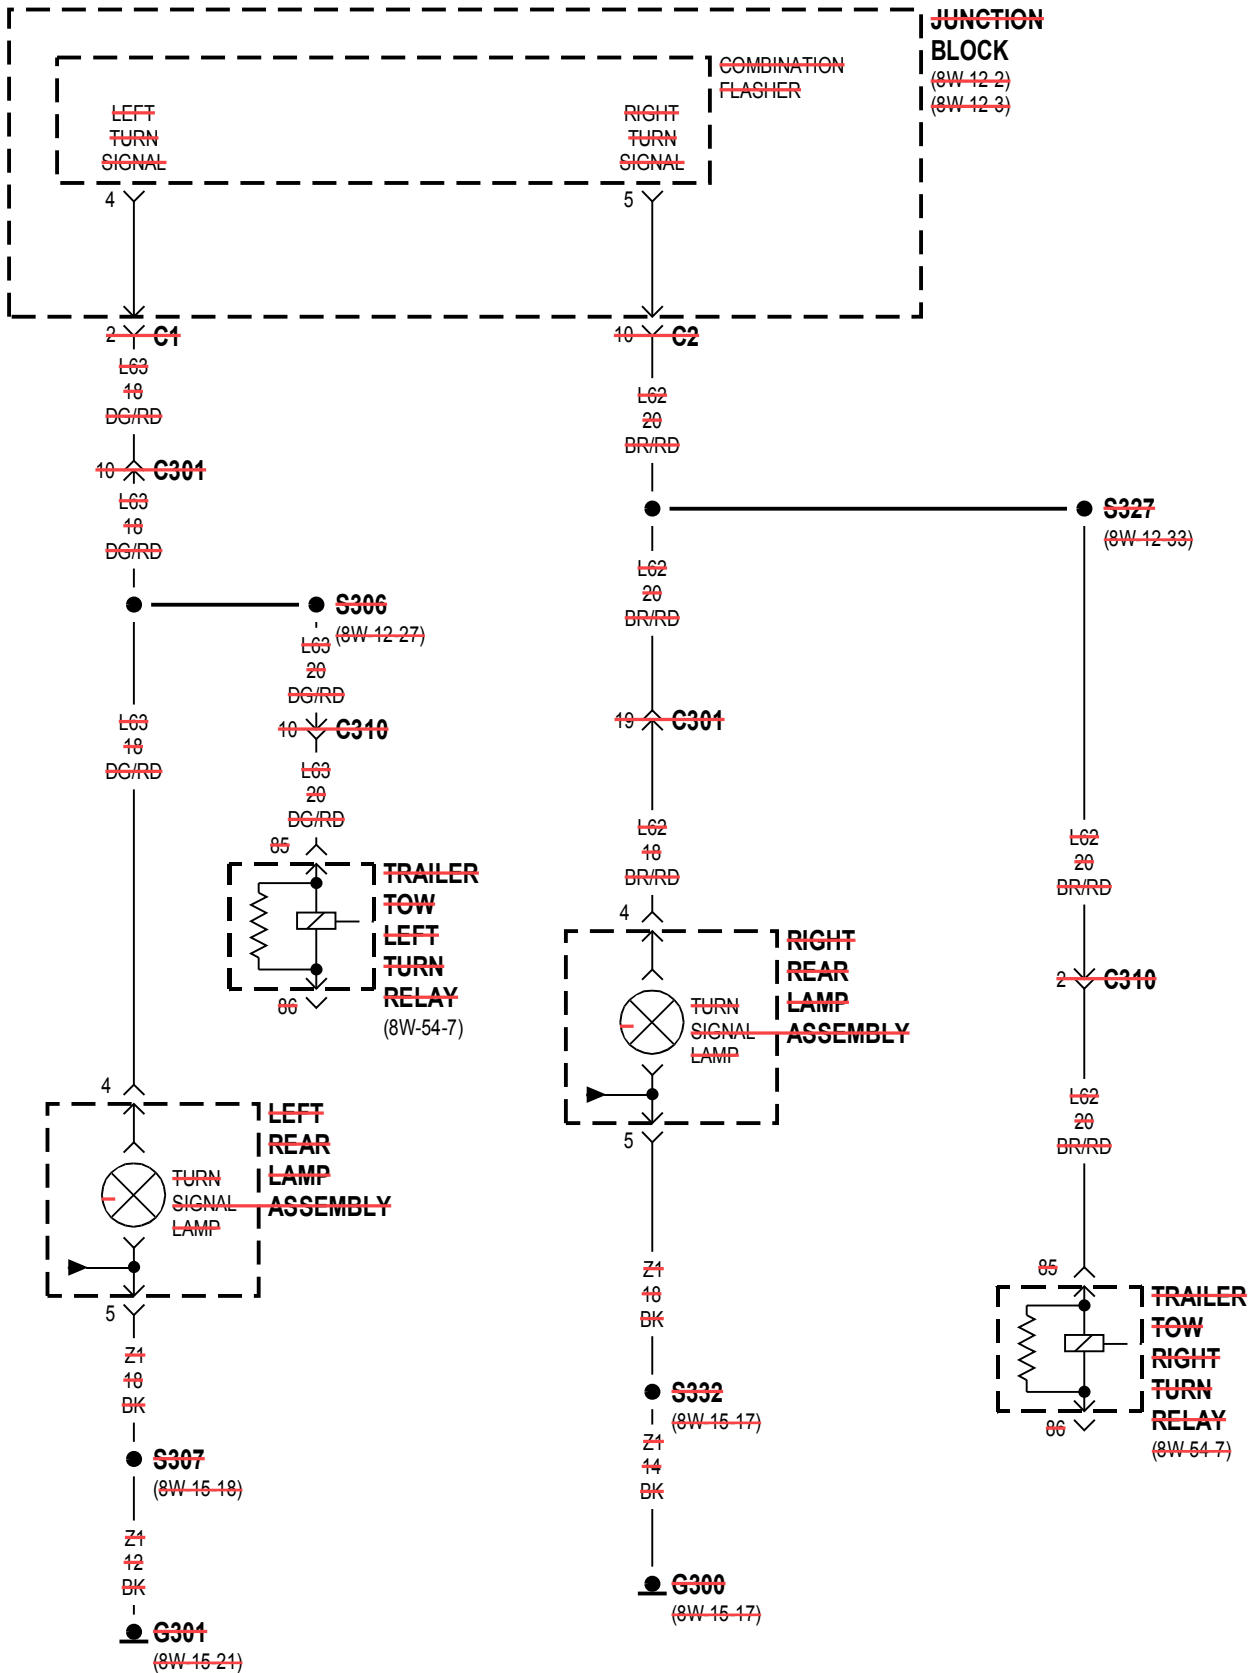

8W-51 REAR LIGHTING

Component	Page	Component	Page
Automatic Day/Night Mirror	8W-51-6, 7	Left Rear Fog Lamp	8W-51-8
Back-Up Lamp	8W-51-6, 7	Left Rear Lamp Assembly	8W-51-2, 3, 5, 6, 7, 8
Body Control Module	8W-51-2, 3, 8	License Lamp No. 1	8W-51-4
Brake Lamp Switch	8W-51-5	License Lamp No. 2	8W-51-4
Center High Mounted Stop Lamp	8W-51-5	Park Lamp Relay	8W-51-2, 3
Controller Anti-Lock Brake	8W-51-5	Park/Neutral Position Switch	8W-51-6, 7
Fuse 6 (JB)	8W-51-2, 3	Rear Fog Lamp Relay	8W-51-8
Fuse 23 (JB)	8W-51-5	Right Rear Fog Lamp	8W-51-8
Fuse 27 (JB)	8W-51-8	Right Rear Lamp Assembly	8W-51-2, 3, 5, 6, 7, 8
G200	8W-51-2, 3	Tail/Stop Lamp	8W-51-2, 3, 5
G300	8W-51-2, 3, 5, 6, 7, 8	Trailer Tow Brake Lamp Relay	8W-51-5
G301	8W-51-2, 3, 4, 5, 6, 7, 8	Trailer Tow Connector	8W-51-6, 7, 8
Junction Block	8W-51-2, 3, 5, 8	Transmission Solenoid/TRS Assembly	8W-51-6, 7

LHD

RHD

8W-52 TURN SIGNALS

Component	Page	Component	Page
Body Control Module	8W-52-3, 5	Left Multi- Function Switch	8W-52-2
Combination Flasher	8W-52-2, 3, 5, 7, 8	Left Rear Lamp Assembly	8W-52-7, 8
Fuse 4 (JB)	8W-52-2	Left Side Repeater	8W-52-5
Fuse 6 (JB)	8W-52-3, 5	Park Lamp Relay	8W-52-3, 5
Fuse 20 (JB)	8W-52-2	Right Front Side Marker Lamp	8W-52-4
G106	8W-52-6	Right Front Park Lamp	8W-52-4
G108	8W-52-4	Right Front Park/Turn Signal Lamp	8W-52-4
G200	8W-52-2, 3, 5	Right Front Turn Signal Lamp	8W-52-4
G300	8W-52-7, 8	Right Rear Lamp Assembly	8W-52-3, 7, 8
G301	8W-52-7, 8	Right Side Repeater	8W-52-3
Junction Block	8W-52-2, 3, 5, 7, 8	Trailer Tow Left Turn Relay	8W-52-7, 8
Left Front Side Marker Lamp	8W-52-6	Trailer Tow Right Turn Relay	8W-52-7, 8
Left Front Park Lamp	8W-52-6	Turn Signal Lamp	8W-52-7, 8
Left Front Park/Turn Signal Lamp	8W-52-6	United Kingdom Security System Module	8W-52-2