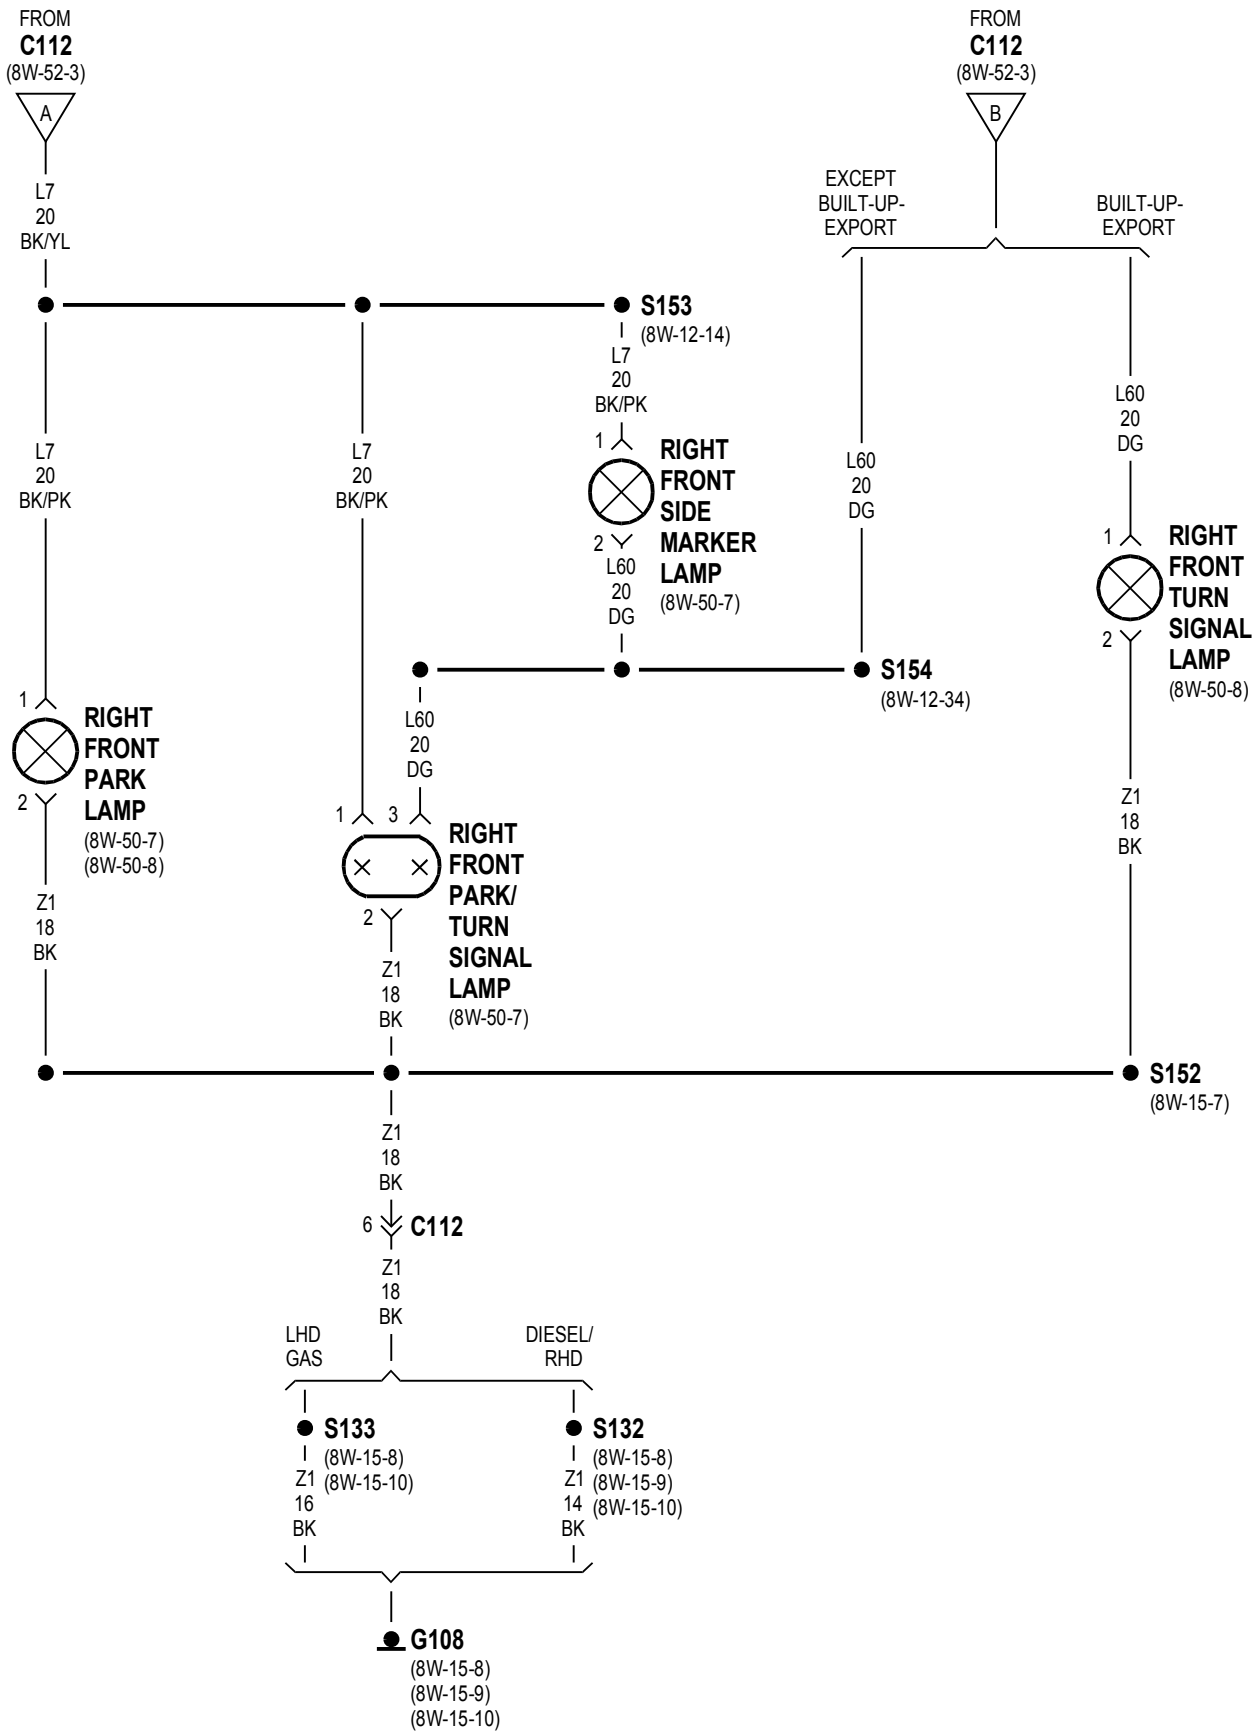

8W-51 REAR LIGHTING

Component	Page	Component	Page
Automatic Day/Night Mirror	8W-51-6, 7	Left Rear Fog Lamp	8W-51-8
Back-Up Lamp	8W-51-6, 7	Left Rear Lamp Assembly	8W-51-2, 3, 5, 6, 7, 8
Body Control Module	8W-51-2, 3, 8	License Lamp No. 1	8W-51-4
Brake Lamp Switch	8W-51-5	License Lamp No. 2	8W-51-4
Center High Mounted Stop Lamp	8W-51-5	Park Lamp Relay	8W-51-2, 3
Controller Anti-Lock Brake	8W-51-5	Park/Neutral Position Switch	8W-51-6, 7
Fuse 6 (JB)	8W-51-2, 3	Rear Fog Lamp Relay	8W-51-8
Fuse 23 (JB)	8W-51-5	Right Rear Fog Lamp	8W-51-8
Fuse 27 (JB)	8W-51-8	Right Rear Lamp Assembly	8W-51-2, 3, 5, 6, 7, 8
G200	8W-51-2, 3	Tail/Stop Lamp	8W-51-2, 3, 5
G300	8W-51-2, 3, 5, 6, 7, 8	Trailer Tow Brake Lamp Relay	8W-51-5
G301	8W-51-2, 3, 4, 5, 6, 7, 8	Trailer Tow Connector	8W-51-6, 7, 8
Junction Block	8W-51-2, 3, 5, 8	Transmission Solenoid/TRS Assembly	8W-51-6, 7

LHD

RHD

8W-52 TURN SIGNALS

Component	Page	Component	Page
Body Control Module	8W-52-3, 5	Left Multi- Function Switch	8W-52-2
Combination Flasher	8W-52-2, 3, 5, 7, 8	Left Rear Lamp Assembly	8W-52-7, 8
Fuse 4 (JB)	8W-52-2	Left Side Repeater	8W-52-5
Fuse 6 (JB)	8W-52-3, 5	Park Lamp Relay	8W-52-3, 5
Fuse 20 (JB)	8W-52-2	Right Front Side Marker Lamp	8W-52-4
G106	8W-52-6	Right Front Park Lamp	8W-52-4
G108	8W-52-4	Right Front Park/Turn Signal Lamp	8W-52-4
G200	8W-52-2, 3, 5	Right Front Turn Signal Lamp	8W-52-4
G300	8W-52-7, 8	Right Rear Lamp Assembly	8W-52-3, 7, 8
G301	8W-52-7, 8	Right Side Repeater	8W-52-3
Junction Block	8W-52-2, 3, 5, 7, 8	Trailer Tow Left Turn Relay	8W-52-7, 8
Left Front Side Marker Lamp	8W-52-6	Trailer Tow Right Turn Relay	8W-52-7, 8
Left Front Park Lamp	8W-52-6	Turn Signal Lamp	8W-52-7, 8
Left Front Park/Turn Signal Lamp	8W-52-6	United Kingdom Security System Module	8W-52-2