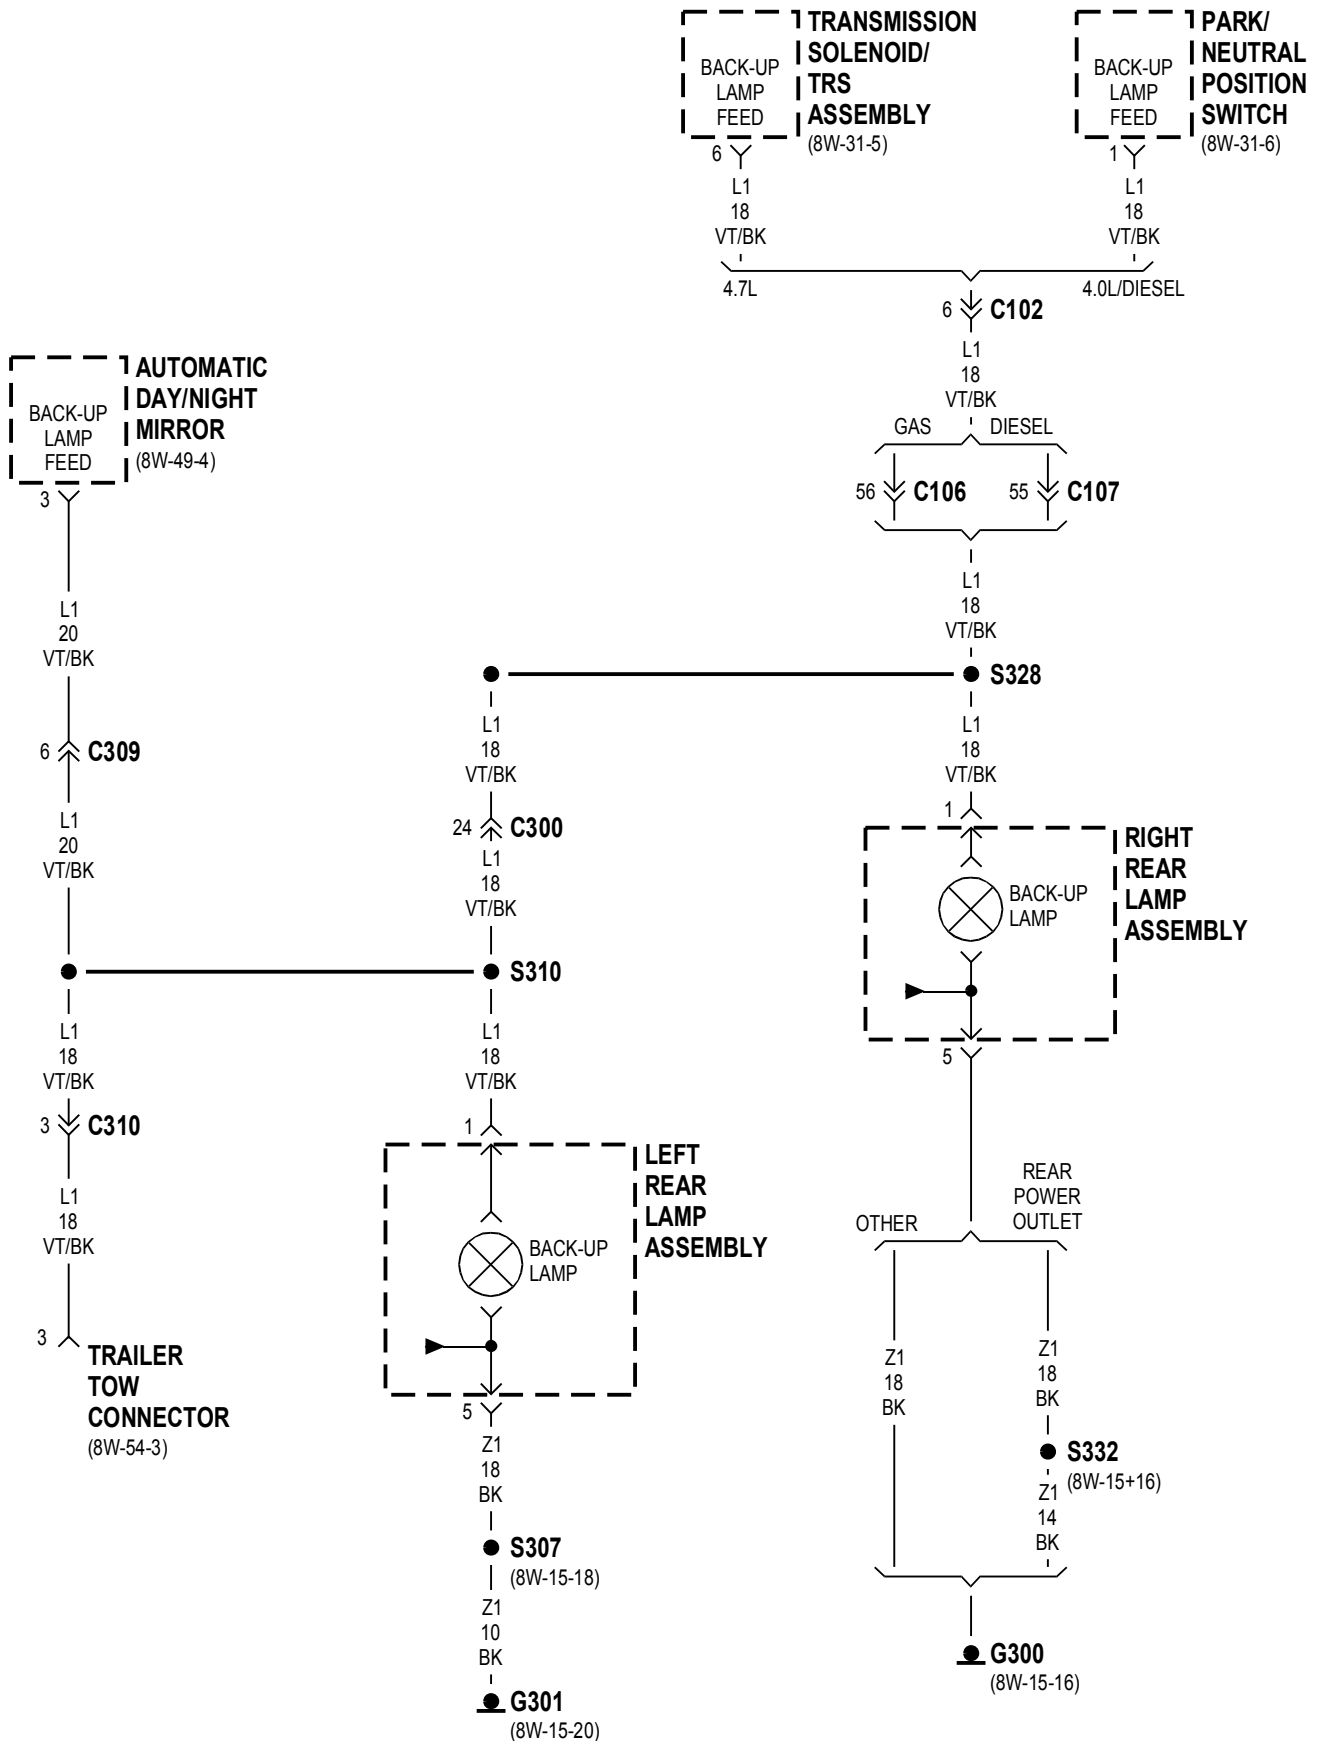

8W-51 REAR LIGHTING

Component	Page	Component	Page
Automatic Day/Night Mirror	8W-51-6, 7	Left Rear Fog Lamp	8W-51-8
Back-Up Lamp	8W-51-6, 7	Left Rear Lamp Assembly	8W-51-2, 3, 5, 6, 7, 8
Body Control Module	8W-51-2, 3, 8	License Lamp No. 1	8W-51-4
Brake Lamp Switch	8W-51-5	License Lamp No. 2	8W-51-4
Center High Mounted Stop Lamp	8W-51-5	Park Lamp Relay	8W-51-2, 3
Controller Anti-Lock Brake	8W-51-5	Park/Neutral Position Switch	8W-51-6, 7
Fuse 6 (JB)	8W-51-2, 3	Rear Fog Lamp Relay	8W-51-8
Fuse 23 (JB)	8W-51-5	Right Rear Fog Lamp	8W-51-8
Fuse 27 (JB)	8W-51-8	Right Rear Lamp Assembly	8W-51-2, 3, 5, 6, 7, 8
G200	8W-51-2, 3	Tail/Stop Lamp	8W-51-2, 3, 5
G300	8W-51-2, 3, 5, 6, 7, 8	Trailer Tow Brake Lamp Relay	8W-51-5
G301	8W-51-2, 3, 4, 5, 6, 7, 8	Trailer Tow Connector	8W-51-6, 7, 8
Junction Block	8W-51-2, 3, 5, 8	Transmission Solenoid/TRS Assembly	8W-51-6, 7

LHD

RHD

8W-52 TURN SIGNALS

Component	Page	Component	Page
Body Control Module	8W-52-3, 5	Left Multi- Function Switch	8W-52-2
Combination Flasher	8W-52-2, 3, 5, 7, 8	Left Rear Lamp Assembly	8W-52-7, 8
Fuse 4 (JB)	8W-52-2	Left Side Repeater	8W-52-5
Fuse 6 (JB)	8W-52-3, 5	Park Lamp Relay	8W-52-3, 5
Fuse 20 (JB)	8W-52-2	Right Front Side Marker Lamp	8W-52-4
G106	8W-52-6	Right Front Park Lamp	8W-52-4
G108	8W-52-4	Right Front Park/Turn Signal Lamp	8W-52-4
G200	8W-52-2, 3, 5	Right Front Turn Signal Lamp	8W-52-4
G300	8W-52-7, 8	Right Rear Lamp Assembly	8W-52-3, 7, 8
G301	8W-52-7, 8	Right Side Repeater	8W-52-3
Junction Block	8W-52-2, 3, 5, 7, 8	Trailer Tow Left Turn Relay	8W-52-7, 8
Left Front Side Marker Lamp	8W-52-6	Trailer Tow Right Turn Relay	8W-52-7, 8
Left Front Park Lamp	8W-52-6	Turn Signal Lamp	8W-52-7, 8
Left Front Park/Turn Signal Lamp	8W-52-6	United Kingdom Security System Module	8W-52-2