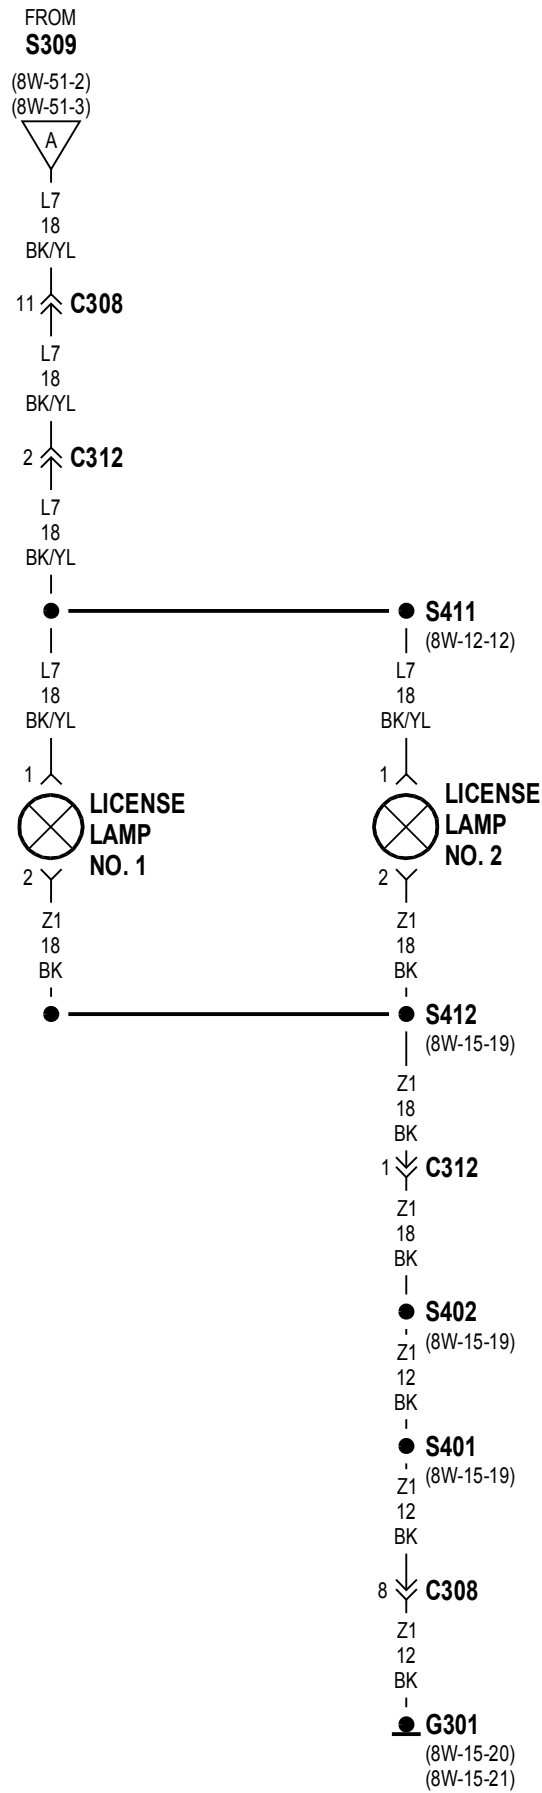

8W-51 REAR LIGHTING

Component	Page	Component	Page
Automatic Day/Night Mirror	8W-51-6, 7	Left Rear Fog Lamp	8W-51-8
Back-Up Lamp	8W-51-6, 7	Left Rear Lamp Assembly	8W-51-2, 3, 5, 6, 7, 8
Body Control Module	8W-51-2, 3, 8	License Lamp No. 1	8W-51-4
Brake Lamp Switch	8W-51-5	License Lamp No. 2	8W-51-4
Center High Mounted Stop Lamp	8W-51-5	Park Lamp Relay	8W-51-2, 3
Controller Anti-Lock Brake	8W-51-5	Park/Neutral Position Switch	8W-51-6, 7
Fuse 6 (JB)	8W-51-2, 3	Rear Fog Lamp Relay	8W-51-8
Fuse 23 (JB)	8W-51-5	Right Rear Fog Lamp	8W-51-8
Fuse 27 (JB)	8W-51-8	Right Rear Lamp Assembly	8W-51-2, 3, 5, 6, 7, 8
G200	8W-51-2, 3	Tail/Stop Lamp	8W-51-2, 3, 5
G300	8W-51-2, 3, 5, 6, 7, 8	Trailer Tow Brake Lamp Relay	8W-51-5
G301	8W-51-2, 3, 4, 5, 6, 7, 8	Trailer Tow Connector	8W-51-6, 7, 8
Junction Block	8W-51-2, 3, 5, 8	Transmission Solenoid/TRS Assembly	8W-51-6, 7

LHD

RHD

8W-52 TURN SIGNALS

Component	Page	Component	Page
Body Control Module	8W-52-3, 5	Left Multi- Function Switch	8W-52-2
Combination Flasher	8W-52-2, 3, 5, 7, 8	Left Rear Lamp Assembly	8W-52-7, 8
Fuse 4 (JB)	8W-52-2	Left Side Repeater	8W-52-5
Fuse 6 (JB)	8W-52-3, 5	Park Lamp Relay	8W-52-3, 5
Fuse 20 (JB)	8W-52-2	Right Front Side Marker Lamp	8W-52-4
G106	8W-52-6	Right Front Park Lamp	8W-52-4
G108	8W-52-4	Right Front Park/Turn Signal Lamp	8W-52-4
G200	8W-52-2, 3, 5	Right Front Turn Signal Lamp	8W-52-4
G300	8W-52-7, 8	Right Rear Lamp Assembly	8W-52-3, 7, 8
G301	8W-52-7, 8	Right Side Repeater	8W-52-3
Junction Block	8W-52-2, 3, 5, 7, 8	Trailer Tow Left Turn Relay	8W-52-7, 8
Left Front Side Marker Lamp	8W-52-6	Trailer Tow Right Turn Relay	8W-52-7, 8
Left Front Park Lamp	8W-52-6	Turn Signal Lamp	8W-52-7, 8
Left Front Park/Turn Signal Lamp	8W-52-6	United Kingdom Security System Module	8W-52-2